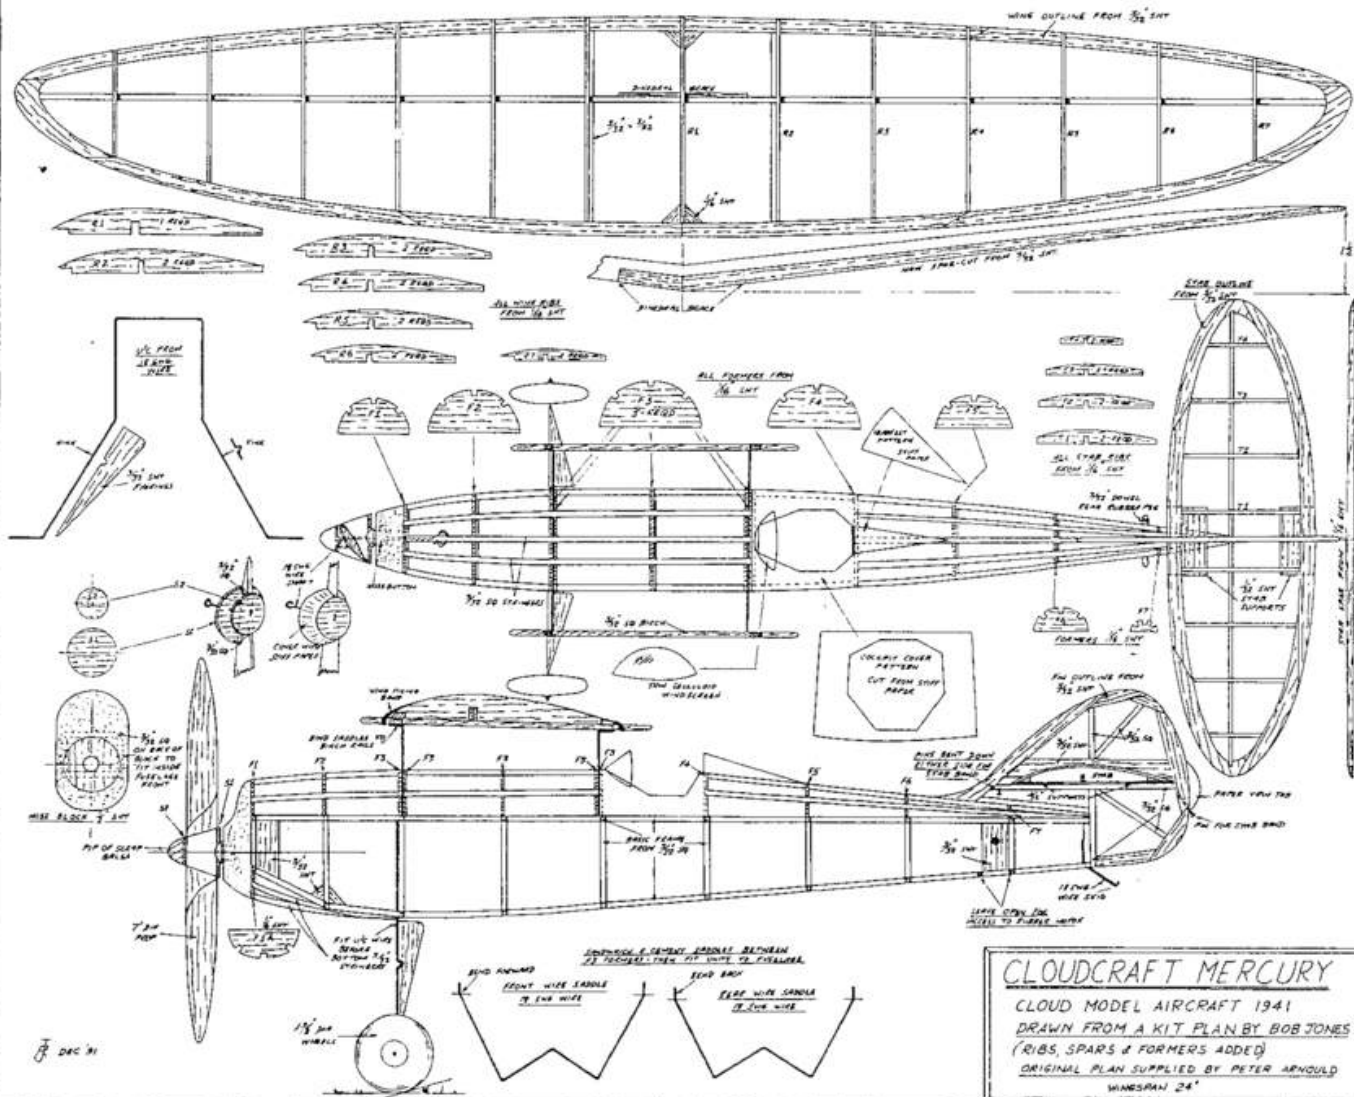

Semi scale beauty from the war

24" span

Full size Bob Jones

DEC 31

**CLOUDCRAFT MERCURY**  
 CLOUD MODEL AIRCRAFT 1941  
 DRAWN FROM A KIT PLAN BY BOB JONES  
 (RIBS, SPARS & FORMERS ADDED)  
 ORIGINAL PLAN SUPPLIED BY PETER ARNOULD  
 WINGSPAN 24"