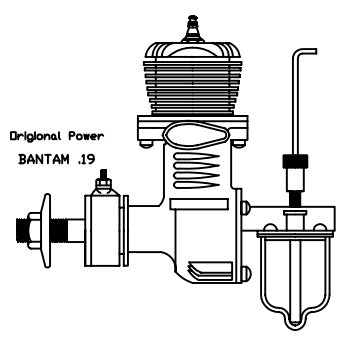

Mohawk Buzzard Jr.  
 Designed in 1946 by:  
 J. H. Schneider

Modified and drawn for 3 chan. R/C assist by:  
 Richard C. Bradford

[rcb55@ix.netcom.com](mailto:rcb55@ix.netcom.com)

Orig. Specs:  
 Wing span: 44.5"  
 Stab span: 18"  
 Fus. Length: 30.375"  
 Power: Bantam .19 ign.

Specs. as drawn:  
 Wing span: 55"  
 Stab span: 22"  
 Fus. Length: 36.5"  
 Power: .15 to .25 Glo  
 Fox .15BB R/C shown