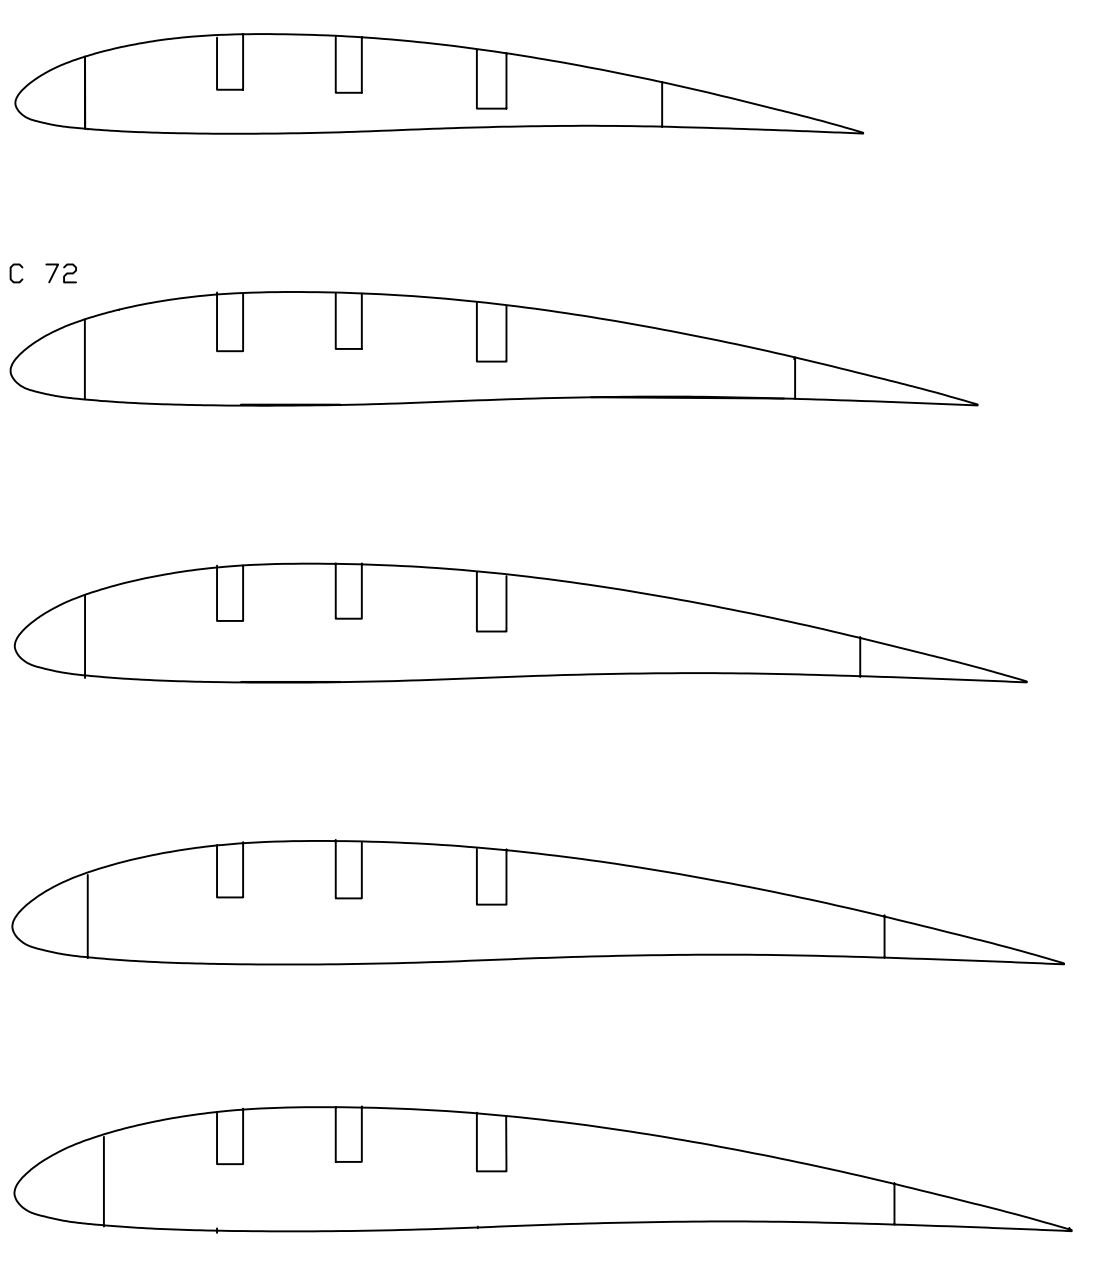

Mohawk Buzzard Jr.  
 Designed in 1946 by:  
 J. H. Schneider

Modified and drawn for 3 chan. R/C assist by:  
 Richard C. Bradford

[rcb55@ix.netcom.com](mailto:rcb55@ix.netcom.com)

Orig. Specs:  
 Wing span: 44.5"  
 Stab span: 18"  
 Fus. Length: 30.375"  
 Power: Bantam .19 ign.

Specs. as drawn:  
 Wing span: 55"  
 Stab span: 22"  
 Fus. Length: 36.5"  
 Power: .15 to .25 Glo  
 Fox .15BB R/C shown