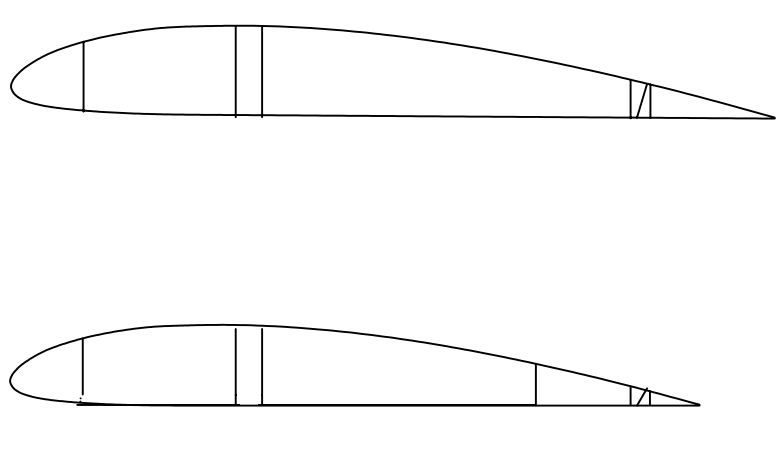

Mohawk Buzzard Jr.  
 Designed in 1946 by:  
 J. H. Schneider

Modified and drawn for 3 chan. R/C assist by:  
 Richard C. Bradford

[rcb55@ix.netcom.com](mailto:rcb55@ix.netcom.com)

Orig. Specs:  
 Wing span: 44.5"  
 Stab span: 18"  
 Fus. Length: 30.375"  
 Power: Bantam .19 ign.

Specs. as drawn:  
 Wing span: 55"  
 Stab span: 22"  
 Fus. Length: 36.5"  
 Power: .15 to .25 Glo  
 Fox .15BB R/C shown